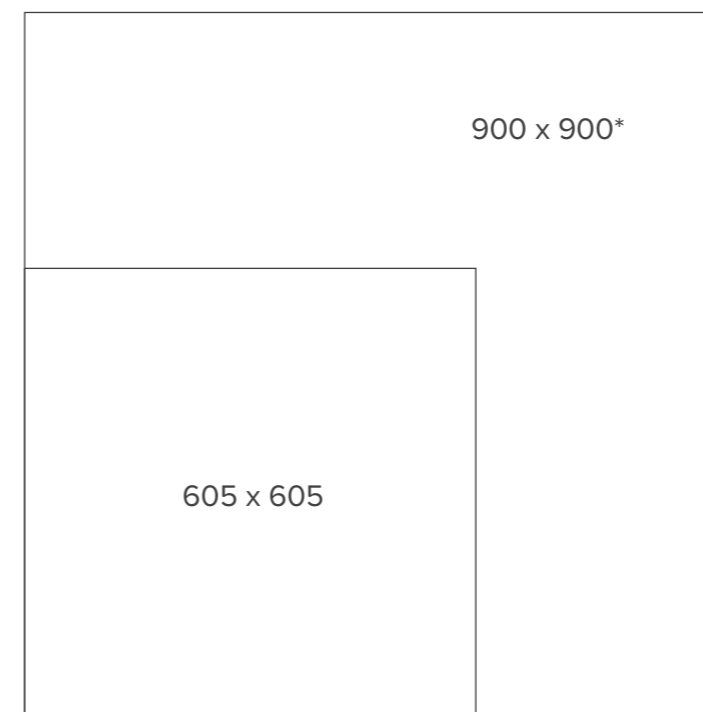

Slate

Add a touch of natural elegance to your outdoor space with our beautiful slate range. Our slate porcelain is expertly crafted to provide a durable and long-lasting surface for your patio, walkway, or driveway. With its rich colour and texture, slate paving adds a sense of sophistication to any outdoor setting.

Tipplers High quality Spanish porcelain | Fully rectified | R11 Slip rating

Sizes (mm)

Laying Suggestion

Calibration: 20mm

Gris

PMWC20SLATE600600GRI | PMWC20SLATE900600GRI