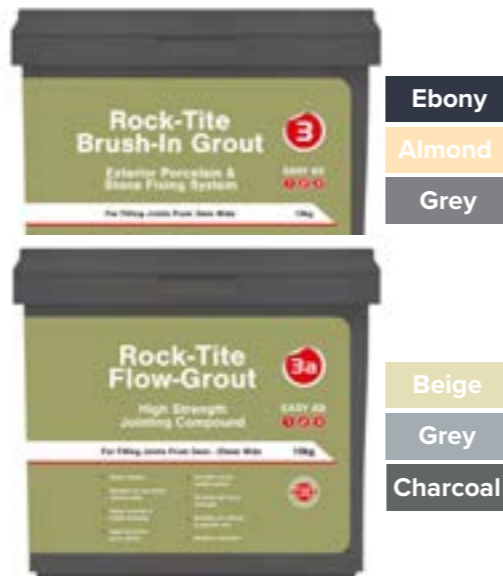

Brush-In Grout

Offers a seamless finish and keeps your paving looking flawless

With a lifetime system guarantee, **Rock-Tite** is the number one choice for outdoor spaces. Invest in your home with confidence, knowing your paving will stand the test of time.