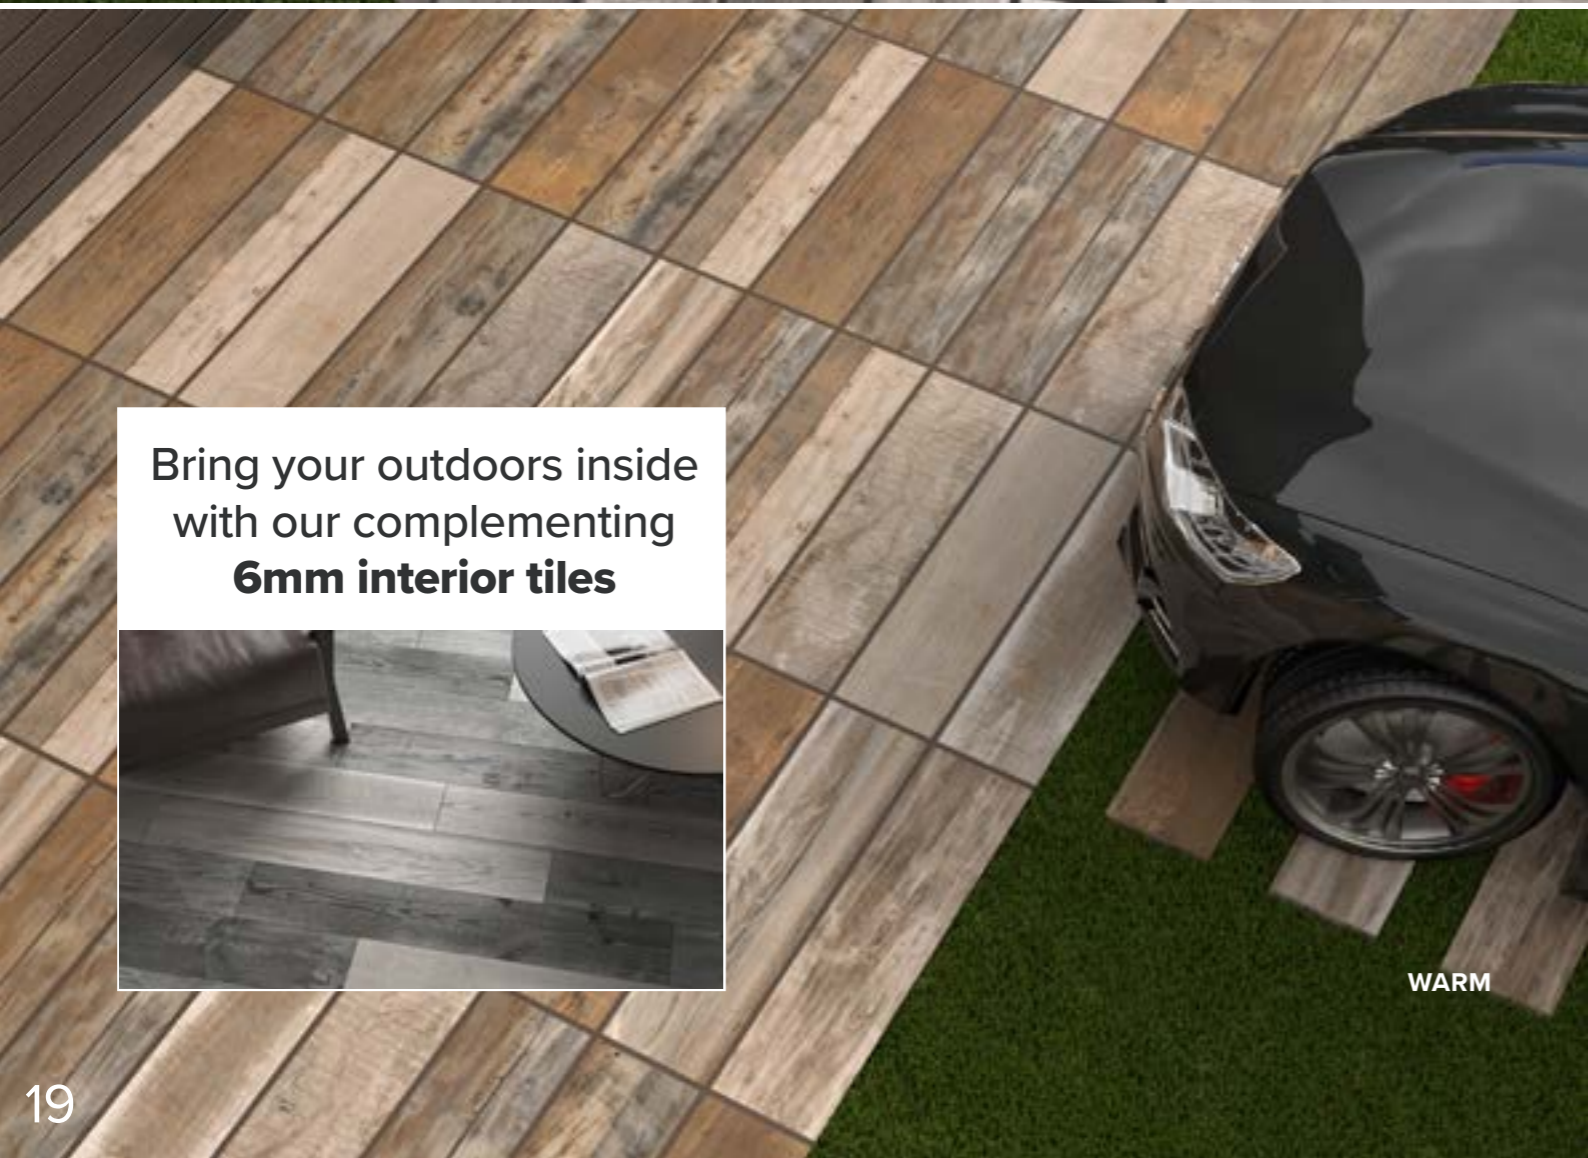

COLD

WARM

Bring your outdoors inside with our complementing **6mm interior tiles**