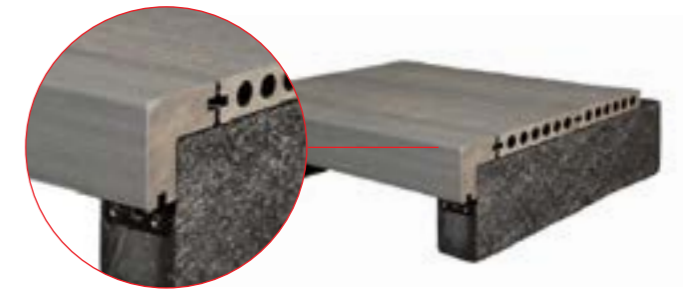

Tipplers Choose between Nylon and Stainless clips for varying gap sizes in your installation

DRIFTDEK GREY | PROJECT BY SWARBOURN LANDSCAPES

COMPOSITE DECKING

Durable, low-maintenance, eco-friendly alternative to wood, perfect for outdoor living spaces

DriftDek

10 YEAR WARRANTY

Modern outdoor decking with wood grain texture. Perfect for enhancing outdoor spaces. DriftDek Range offers non-capped boards that would continue to weather once installed. It will take around 3-5 months for the full weathering to occur, and the boards will see some colour pigmentation change as well as marks/spots from the elements of the surrounding environment.

3600 x 142mm | Thickness: 22mm

Tipplers Complementing Step Treads and Accessories available in all colours

DuoDek

20 YEAR WARRANTY

DuoDek, our double-sided composite decking, has a natural wood-like appearance on both sides. Available in four colours, Light & Dark Grey or Mocha & Caramel. DuoDek is a capped product which means there is a thin polymer layer on the surface with UV stabiliser, so those boards have improved stability to fading and staining.

3600 x 142mm | Thickness: 22mm

3600 x 142mm | Thickness: 22mm