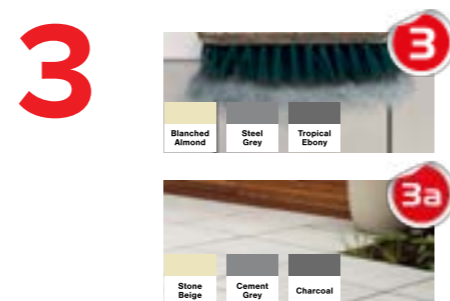

Mortar Additive

Infused with advanced fibres and polymers, it delivers exceptional strength and durability, providing a solid foundation for your paving