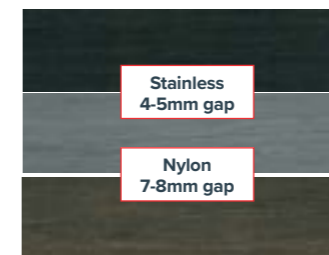

Full slab with decorative aggregate border
Avoids cuts and has a more uniformed shape. It can also be used as drainage

Drainage – ACO Threshold Drain with corner units
For a high quality, premium finishes. Choice of 4 colour grates to complement your space

Have a drip groove applied to prevent water staining to your render or upstand

Nylon vs Stainless Composite Decking Clips
Achieve a neater, premium look with Stainless clips – only 4-5mm gap. Nylon clips easier to uplift but larger gap at 7-8mm