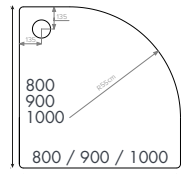

Low Profile Anti Slip Trays

ASH70100	700 x 700mm	£194.00
ASH76100	760 x 760mm	£202.00
ASH80100	800 x 800mm	£217.00
ASH90100	900 x 900mm	£299.00
ASH100100	1000 x 1000mm	£332.00

Quadrant Shower Trays

Quad on legs