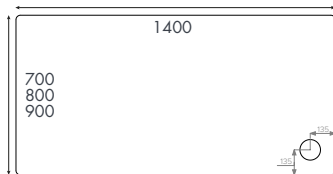

Standard + Anti Slip Trays

Finish – White
Material – 45mm acrylic capped stone resin shower tray
Waste – 90mm fast flow waste also available
Compatibility – Fully compatible with the Instinct shower enclosure ranges
Components – Available with leg and panel set to raise off the floor
Safety – Anti slip rated to Class C standard

Low Profile Standard Trays		
H970100	900 x 700mm	£209.00
H976100	900 x 760mm	£235.00
H980100	900 x 800mm	£271.00
H1070100	1000 x 700mm	£280.00
H1076100	1000 x 760mm	£280.00
H1080100	1000 x 800mm	£301.00
H1090100	1000 x 900mm	£318.00
H1176100	1100 x 760mm	£315.00
H1180100	1100 x 800mm	£320.00
H1190100	1100 x 900mm	£314.00
H1270100	1200 x 700mm	£292.00
H1276100	1200 x 760mm	£286.00
H1280100	1200 x 800mm	£268.00
H1290100	1200 x 900mm	£311.00
H1380100	1300 x 800mm	£401.00
H1470100	1400 x 700mm	£431.00
H1480100	1400 x 800mm	£446.00
H1490100	1400 x 900mm	£478.00
H1570100	1500 x 700mm	£496.00
H1576100	1500 x 760mm	£496.00
H1580100	1500 x 800mm	£496.00
H1590100	1500 x 900mm	£496.00
H1670100	1600 x 700mm	£528.00
H1676100	1600 x 760mm	£528.00
H1680100	1600 x 800mm	£528.00
H1690100	1600 x 900mm	£528.00
H1770100	1700 x 700mm	£545.00
H1776100	1700 x 760mm	£545.00
H1780100	1700 x 800mm	£560.00
H1790100	1700 x 900mm	£579.00
H1880100	1800 x 800mm	£659.00

Low Profile Anti Slip Trays		
ASH970100	900 x 700mm	£264.00
ASH976100	900 x 760mm	£294.00
ASH980100	900 x 800mm	£339.00
ASH1070100	1000 x 700mm	£350.00
ASH1076100	1000 x 760mm	£350.00
ASH1080100	1000 x 800mm	£376.00
ASH1090100	1000 x 900mm	£397.00
ASH1176100	1100 x 760mm	£399.00
ASH1180100	1100 x 800mm	£399.00
ASH1190100	1100 x 900mm	£399.00
ASH1270100	1200 x 700mm	£372.00
ASH1276100	1200 x 760mm	£357.00
ASH1280100	1200 x 800mm	£335.00
ASH1290100	1200 x 900mm	£389.00
ASH1380100	1300 x 800mm	£497.00
ASH1470100	1400 x 700mm	£533.00
ASH1480100	1400 x 800mm	£539.00
ASH1490100	1400 x 900mm	£555.00
ASH1570100	1500 x 700mm	£605.00
ASH1576100	1500 x 760mm	£605.00
ASH1580100	1500 x 800mm	£616.00
ASH1590100	1500 x 900mm	£626.00
ASH1670100	1600 x 700mm	£641.00
ASH1676100	1600 x 760mm	£657.00
ASH1680100	1600 x 800mm	£667.00
ASH1690100	1600 x 900mm	£665.00
ASH1770100	1700 x 700mm	£684.00
ASH1776100	1700 x 760mm	£698.00
ASH1780100	1700 x 800mm	£705.00
ASH1790100	1700 x 900mm	£718.00
ASH1880100	1800 x 800mm	£770.00