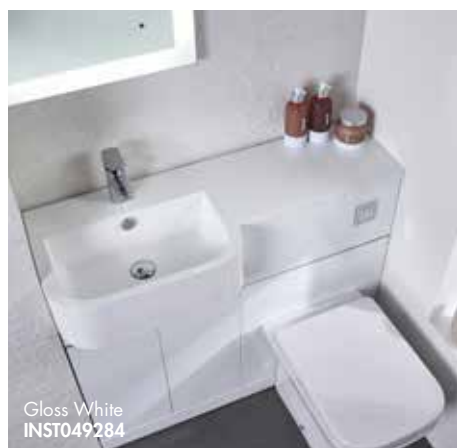

Matt Dark Blue
INST049290

Keros

1000mm Back To Wall Floor Standing Semi Countertop Basin Unit

Handles – Chrome plated (supplied)
Basin – Isocast with built in overflow
Trim Finish – Discrete chrome WC panel trim
Overall Dimensions – 845(h) x 996(w) x 382(d) mm
Unit Depth – 270mm
Basin Depth – 380mm

*Price does not include Concealed Cistern (see page 125), Pan + Seat (see page 81-82 Keros) or Keros flush button (see page 128)

Left Handed		
INST049288	Gloss Light Grey	£884.00
INST049290	Matt Dark Blue	£884.00
INST049284	Gloss White	£884.00
INST0490146	Gloss Clay	£884.00
INST049086	1000mm Isocast Basin Left Hand	£587.00
Total*		£1471.00

Right Handed		
INST049289	Gloss Light Grey	£884.00
INST049291	Matt Dark Blue	£884.00
INST049285	Gloss White	£884.00
INST0490147	Gloss Clay	£884.00
INST049087	1000mm Isocast Basin Right Hand	£587.00
Total*		£1471.00

Gloss Light Grey
INST049288