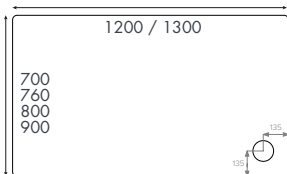

Standard + Anti Slip Trays

Finish – White
Material – 45mm acrylic capped stone resin shower tray
Waste – 90mm fast flow waste also available
Compatibility – Fully compatible with the Instinct shower enclosure ranges
Components – Available with leg and panel set to raise off the floor
Safety – Anti slip rated to Class C standard

Low Profile Standard Trays		
H970100	900 x 700mm	£209.00
H976100	900 x 760mm	£235.00
H980100	900 x 800mm	£271.00
H1070100	1000 x 700mm	£280.00
H1076100	1000 x 760mm	£280.00
H1080100	1000 x 800mm	£301.00
H1090100	1000 x 900mm	£318.00
H1176100	1100 x 760mm	£315.00
H1180100	1100 x 800mm	£320.00
H1190100	1100 x 900mm	£314.00
H1270100	1200 x 700mm	£292.00
H1276100	1200 x 760mm	£286.00
H1280100	1200 x 800mm	£268.00
H1290100	1200 x 900mm	£311.00
H1380100	1300 x 800mm	£401.00
H1470100	1400 x 700mm	£431.00
H1480100	1400 x 800mm	£446.00
H1490100	1400 x 900mm	£478.00
H1570100	1500 x 700mm	£496.00
H1576100	1500 x 760mm	£496.00
H1580100	1500 x 800mm	£496.00
H1590100	1500 x 900mm	£496.00
H1670100	1600 x 700mm	£528.00
H1676100	1600 x 760mm	£528.00
H1680100	1600 x 800mm	£528.00
H1690100	1600 x 900mm	£528.00
H1770100	1700 x 700mm	£545.00
H1776100	1700 x 760mm	£545.00
H1780100	1700 x 800mm	£560.00
H1790100	1700 x 900mm	£579.00
H1880100	1800 x 800mm	£659.00

Low Profile Anti Slip Trays		
ASH970100	900 x 700mm	£264.00
ASH976100	900 x 760mm	£294.00
ASH980100	900 x 800mm	£339.00
ASH1070100	1000 x 700mm	£350.00
ASH1076100	1000 x 760mm	£350.00
ASH1080100	1000 x 800mm	£376.00
ASH1090100	1000 x 900mm	£397.00
ASH1176100	1100 x 760mm	£399.00
ASH1180100	1100 x 800mm	£399.00
ASH1190100	1100 x 900mm	£399.00
ASH1270100	1200 x 700mm	£372.00
ASH1276100	1200 x 760mm	£357.00
ASH1280100	1200 x 800mm	£335.00
ASH1290100	1200 x 900mm	£389.00
ASH1380100	1300 x 800mm	£497.00
ASH1470100	1400 x 700mm	£533.00
ASH1480100	1400 x 800mm	£539.00
ASH1490100	1400 x 900mm	£555.00
ASH1570100	1500 x 700mm	£605.00
ASH1576100	1500 x 760mm	£605.00
ASH1580100	1500 x 800mm	£616.00
ASH1590100	1500 x 900mm	£626.00
ASH1670100	1600 x 700mm	£641.00
ASH1676100	1600 x 760mm	£657.00
ASH1680100	1600 x 800mm	£667.00
ASH1690100	1600 x 900mm	£665.00
ASH1770100	1700 x 700mm	£684.00
ASH1776100	1700 x 760mm	£698.00
ASH1780100	1700 x 800mm	£705.00
ASH1790100	1700 x 900mm	£718.00
ASH1880100	1800 x 800mm	£770.00