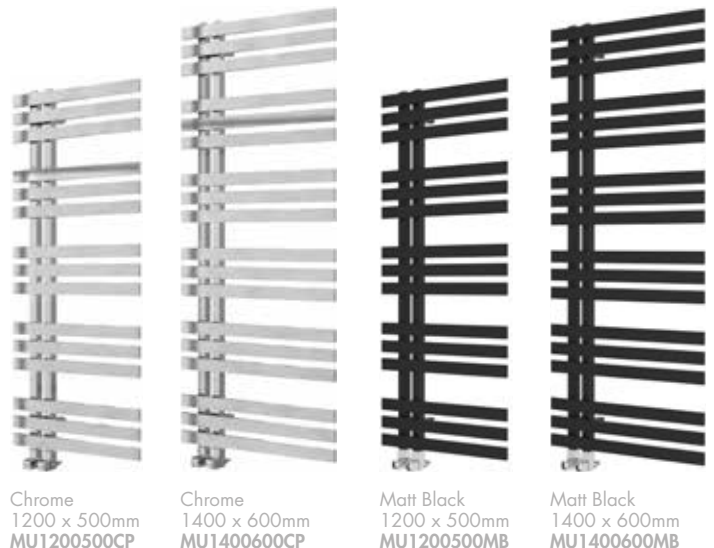

Matt Black Finish

	Height	Width	Depth	Bars	Pipe Centres	Watts	Btu/hr	£
MU1200500MB	1200	500	118	3-3-3-3-3	60	442	1508	£530.00
MU1400600MB	1400	600	118	3-3-3-3-3-3	60	545	1859	£595.00