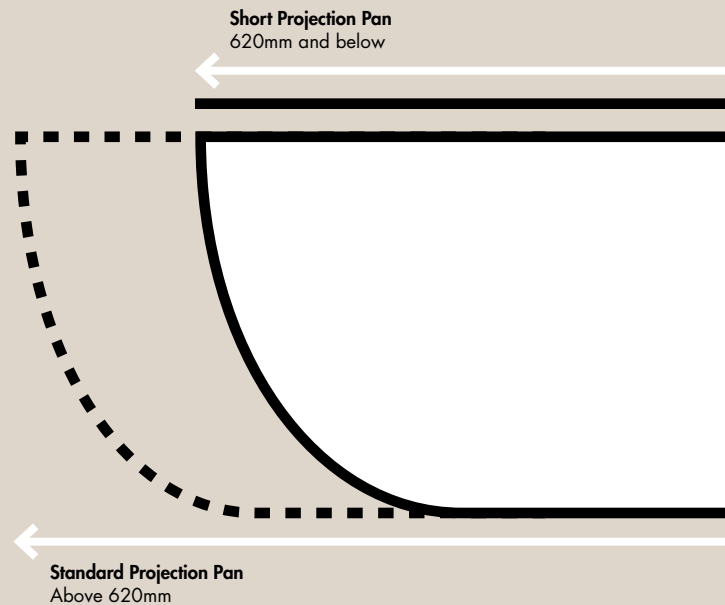

Short Projection Pans

A short projection pan means that it has a shorter depth than standard, and therefore does not protrude as far, taking up less floor space. Typical short projection pans are 620mm* and below (standard projection pans are typically above 620mm). A short projection pan is ideal for a small bathroom or cloakroom suite.

*620mm is relevant to Close Coupled suites. Below 500mm is considered short projection for Back to Wall and Wall Hung Pans.