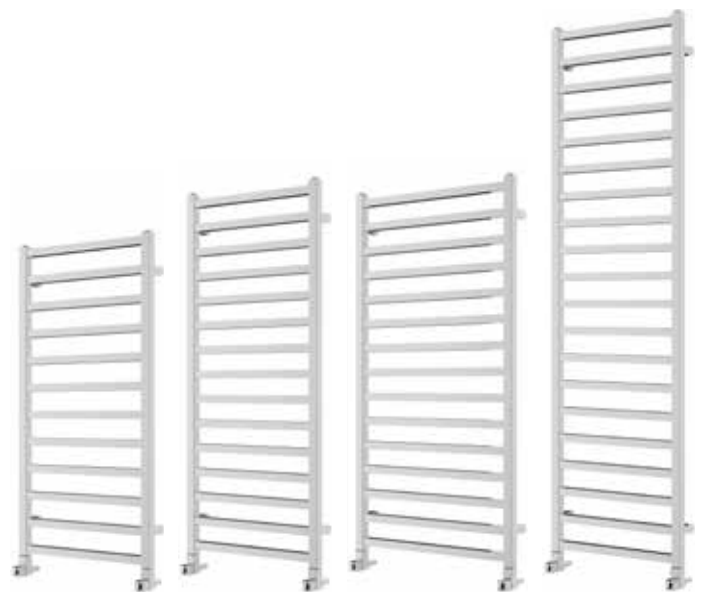

Chrome
1165 x 500mm
NU1150C

Chrome
1165 x 600mm
NU1160C

Chrome
1700 x 500mm
NU1750C

Matt Black Finish

	Height	Width	Depth	Bars	Pipe Centres	Watts	Btu/hr	
new NU1000500MB	1000	500	80	12	470	409	1396	£310.00
new NU1165500MB	1165	500	80	15	470	420	1433	£342.00
new NU1165600MB	1165	600	80	15	570	437	1491	£374.00
new NU1700500MB	1700	500	80	20	470	501	1709	£403.00

Chrome
1000 x 500mm
NU1050C