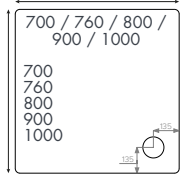

Standard + Anti Slip Trays

Finish – White

Material – 45mm acrylic capped stone resin shower tray

Waste – 90mm fast flow waste also available

Compatibility – Fully compatible with the Instinct shower enclosure ranges

Components – Available with leg and panel set to raise off the floor

Safety – Anti slip rated to Class C standard

Low Profile Standard Trays

H70100	700 x 700mm	£153.00
H76100	760 x 760mm	£162.00
H80100	800 x 800mm	£174.00
H90100	900 x 900mm	£239.00
H100100	1000 x 1000mm	£287.00

Low Profile Anti Slip Trays

ASH70100	700 x 700mm	£194.00
ASH76100	760 x 760mm	£202.00
ASH80100	800 x 800mm	£217.00
ASH90100	900 x 900mm	£299.00
ASH100100	1000 x 1000mm	£332.00