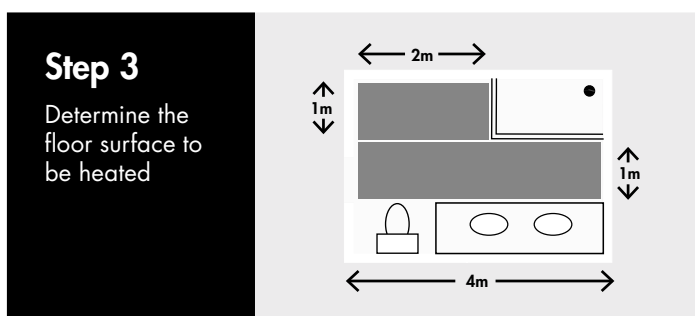

From step 1 and step 2 you now know how much fixed space you need:
Step 1: 12m² Step 2: 6m²