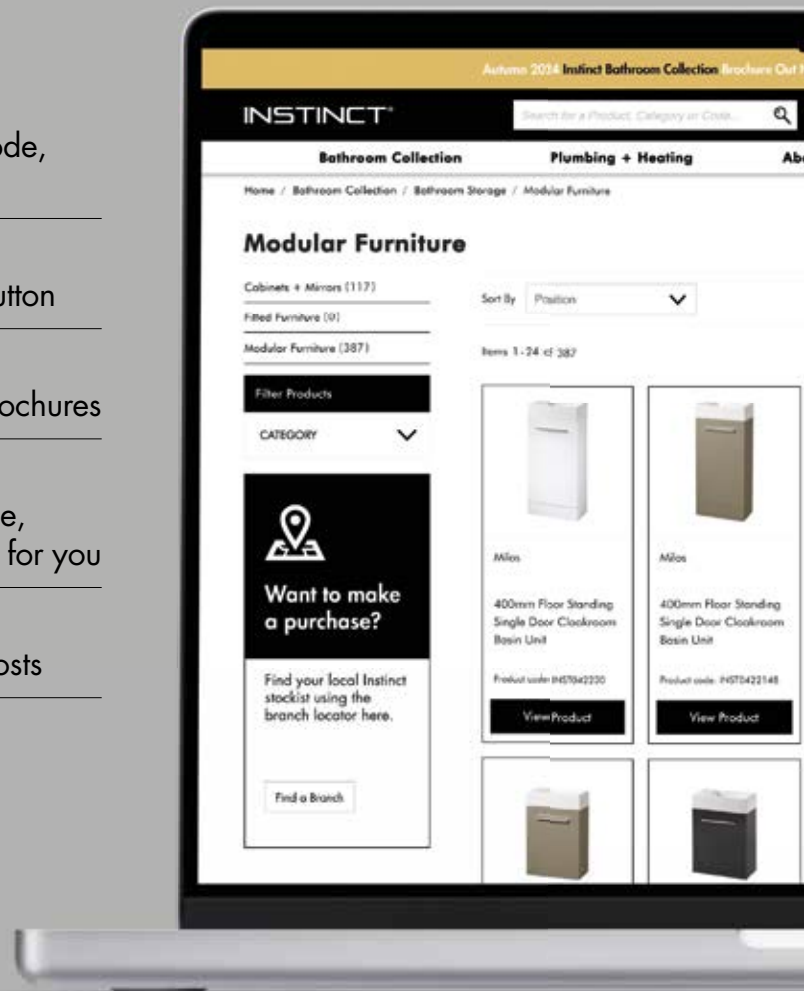

INSTINCT®

New
Website
Live!

What's new on instinctproducts.co.uk

Log-on and keep up-to-date with all the latest product launches and news from Instinct + Instinct Pro.

- ✓ **Over 3,000 products online**
Enhanced search functionality – search by code, colour or description to find what you need
- ✓ **Instinct + Instinct Pro collections online**
Find the product you need at the click of a button
- ✓ **Download documents**
Product specification, installation guides + brochures
- ✓ **Find your nearest branch**
Use the branch locator to make your purchase, discover what our members branches can do for you
- ✓ **Social channels**
Like and subscribe for all the latest news + posts