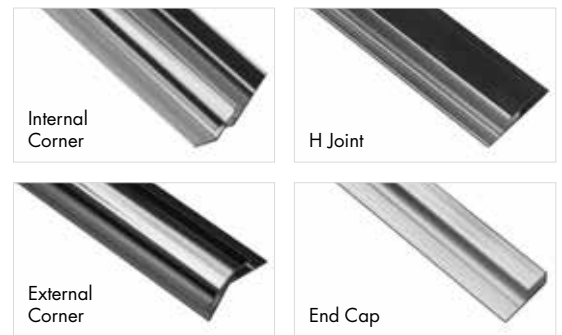

H Joint – Polished Silver	£35.00
End Cap – Polished Silver	£33.00
Internal Corner – Polished Silver	£45.00
External Corner – Polished Silver	£46.00
Adhesive / Silicone Pack – Brilliance Only	£55.00