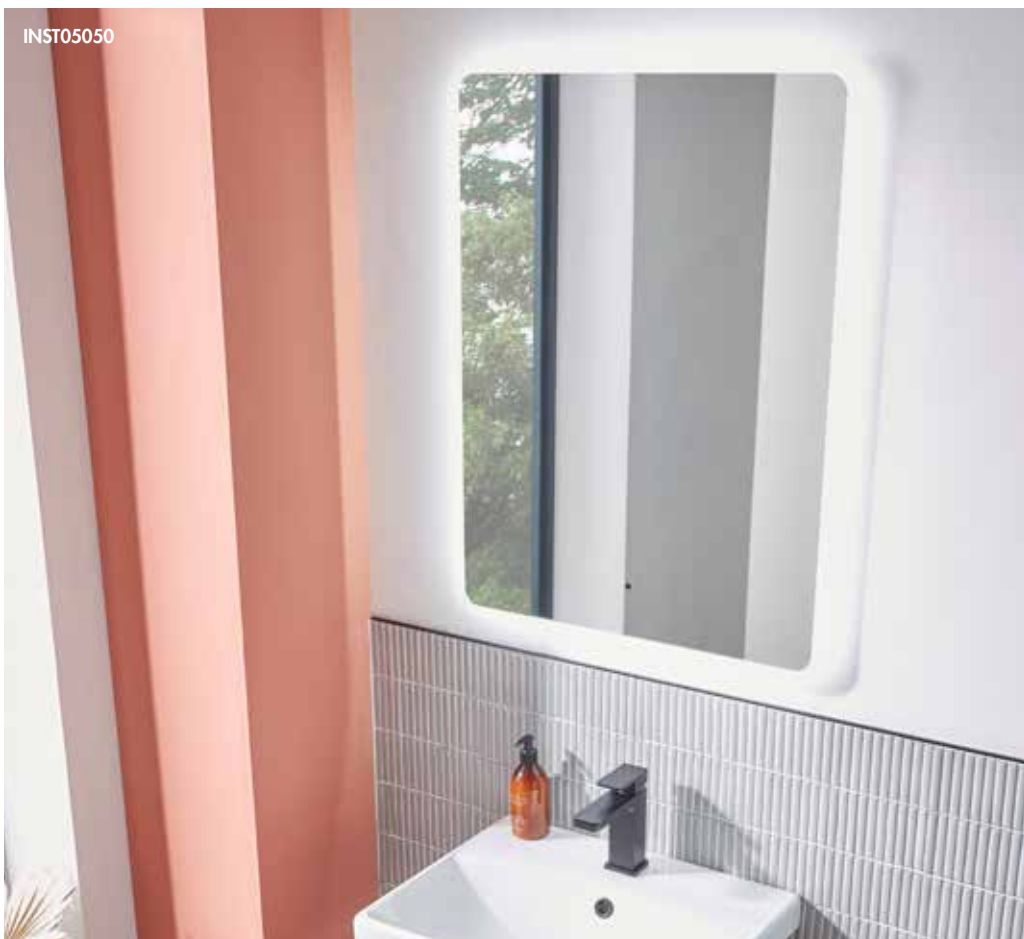

Broxa

new

INST050114

Combining innovative features with backlit styling, the Broxa LED illuminated mirror is the perfect choice for those looking to create a minimalist, stylish bathroom. Scan to view the range