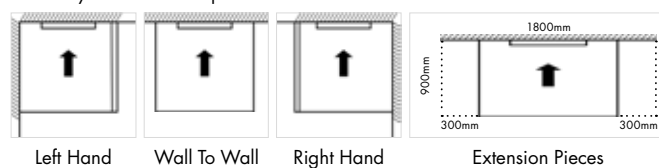

Infinity Single Fall Tray

All our Infinity Single Fall shower tray kits include:
– Installation + drainage kit
– Includes 700 or 1000mm stainless steel drain cover

1200 x 900mm Kits

Dimensions – 30(h) x 1200(w) x 900(d) mm (700mm Drain)

PHGWR-KEL7-1209	Left Hand	£873.00
PHGWR-KER7-1209	Right Hand	£873.00

1400 x 900mm Kits

Dimensions – 30(h) x 1400(w) x 900(d) mm (700mm Drain)

PHGWR-KEL7-1409	Left Hand	£894.00
PHGWR-KER7-1409	Right Hand	£894.00

1200 x 1200mm Kits

Dimensions – 30(h) x 1200(w) x 1200(d) mm (1000mm Drain)

PHGWR-KEL1-1212	Left Hand	£1008.00
PHGWR-KER1-1212	Right Hand	£1008.00

1800 x 900mm Wall To Wall Kits

Dimensions – 30(h) x 1800(w) x 900(d) mm (1000mm Drain)

PHGWR-KEF1-1809	£1008.00

Infinity Tray Extension Pieces

Includes two pieces only available for 18 x 9 wall-to-wall installation. Kit expands up to 300mm at either or both sides 900 x 300 x 30mm

PHGWR-KE90-0309	£218.00

Coloured Drain Covers 700mm + 1000mm

700mm		1000mm			
PHGWR-TW-2007	Matt Black	£140.00	PHGWR-TW-2010	Matt Black	£176.00
PHGWR-TW-2807	Brushed Bronze	£140.00	PHGWR-TW-2810	Brushed Bronze	£176.00
PHGWR-TW-0507	Tileable	£166.00	PHGWR-TW-0510	Tileable	£176.00

Infinity Waste Finishing Trim 700mm + 1000mm

700mm		1000mm			
PHGWR-TS-1505	Stainless Steel	£68.00	PHGWR-TS-2005	Stainless Steel	£78.00
PHGWR-TS-1520	Matt Black	£72.00	PHGWR-TS-2020	Matt Black	£83.00
PHGWR-TS-1528	Brushed Bronze	£72.00	PHGWR-TS-2028	Brushed Bronze	£83.00
PHGWR-TS-1586	Anthracite	£72.00	PHGWR-TS-2086	Anthracite	£83.00