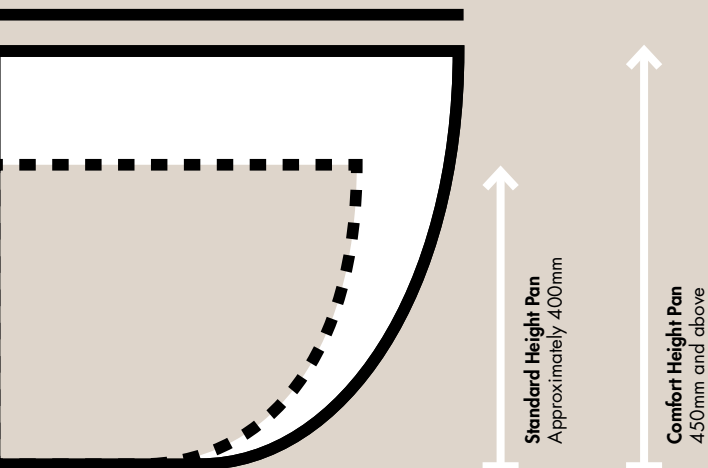

Toilet Seats
Page 120

Comfort Height Pan. Short Projection Pan. What's the difference?

Comfort Height Pans

Comfort height pans are designed to ensure that the bowl and seat height is such that they make for comfortable use. Typically comfort height pans are 450mm and above (standard height pans are approximately 400mm in height) and can be particularly useful for the elderly and people with mobility issues.