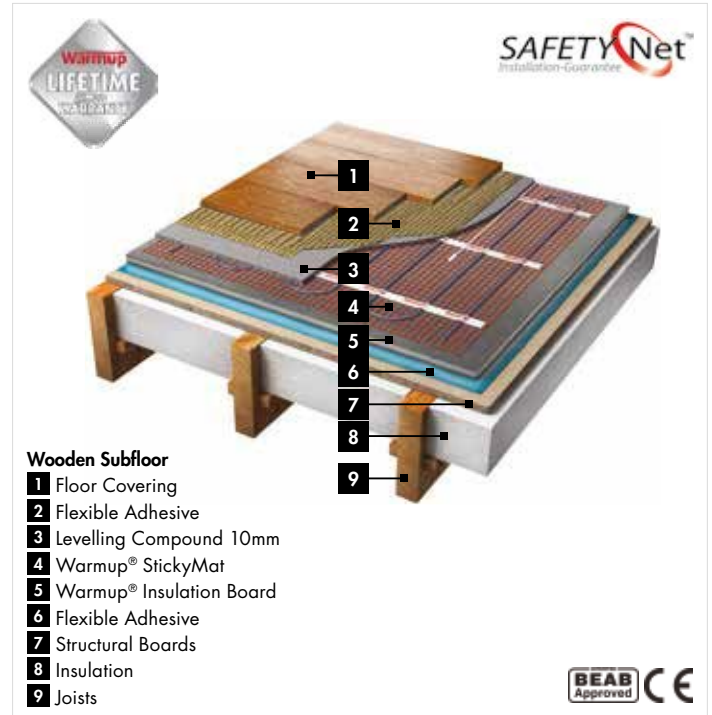

Introduction

Applications

Underfloor Heating Solutions for any Project. Radiant heating is compatible with almost all floor finishes and room types in your house.

Insulating your floor prevents the thermal mass from escaping downwards, significantly reducing the amount of heat absorbed by the subfloor.

4 Simple Steps To Calculate The Area For Electric Floor Heating Systems

First, determine the available room floor space. This is the total amount of floor area, reduced by the area occupied by fixed objects, i.e. kitchen cabinets, bath, etc.

You only need to heat the area you will walk on. We advise you to place at 5 centimetres away from the walls.