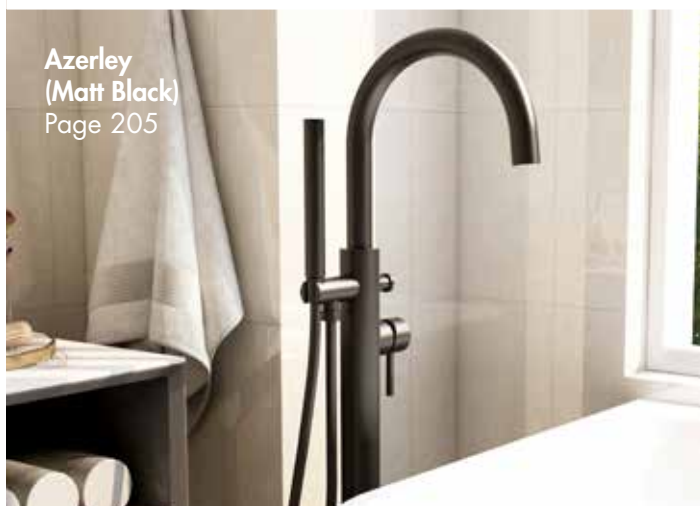

Bathroom Taps, Wastes + Accessories

Section	Page No.
Bathroom Taps	
Traditional Taps	
Hemsworth Lever	200
Hemsworth	202
Contemporary Taps	
new Azerley	204
Firth	207
Waterfall	208
Espada	209
Loch	210
Nuance	212
Elion	214
Ecstasy	216
Ecstasy Blade	219
Paragon	220
Tulla	221
Broxa Curve	222
Broxa Square	223
Darton	224
Thirn	225
Wastes	
new Basin Wastes	226
new Basin Traps	227
Shower Wastes	227
new Bath Wastes	228
Accessories	
Kyloe	230
Coco	231
Sofija	232
Liberty	233
Capital	234
Restore	235
Case	236
Baskets	237
Lighting + Ventilation	
Ventilation	238
Lighting	239

What's new and trending this season...