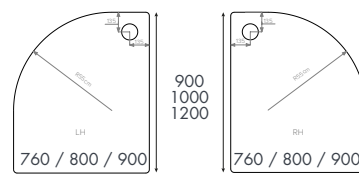

Wastes

HW90	Shower Trap 90mm Waste (Bagged)	£22.00
LPWT016	Waste Cover in Black	£32.00

Shower Trays

Offset Quadrant Shower Trays

Quad flat to floor

Standard + Anti Slip Trays

Finish – White
 Material – 45mm acrylic capped stone resin shower tray
 Waste – 90mm fast flow waste also available
 Compatibility – Fully compatible with the Instinct shower enclosure ranges
 Components – Available with leg and panel set to raise off the floor
 Safety – Anti slip rated to Class C standard