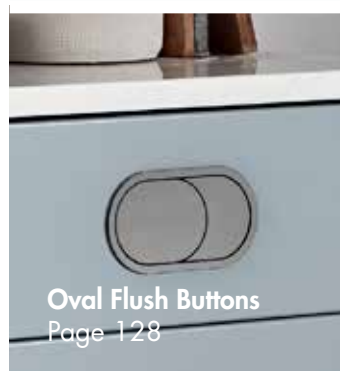

Flushing

Section	Page No.
Frames + Concealed Cisterns	
WC Frames	
Instinct 400mm Wall Hung Bidet + WC Frame	124
Instinct 820mm Wall Hung Frame + Cistern	124
Instinct 1000mm Wall Hung Frame + Cistern	124
Instinct 1170mm Wall Hung Frame + Cistern	124
Concealed Cisterns	
Instinct In-Wall Dual Flush Cistern	125
Instinct Comfort Concealed Dual Flush Cistern	125
Instinct Torrent Concealed Dual Flush Cistern	125
Instinct Cascade Side Entry Concealed Cistern	125
Dual Flush Plates + Buttons	
Dual Flush Plates	
Nuance	126
new Kiso	127
Instinct Glass	127
Hemsworth	127
Espada	127
Dual Flush Buttons	
new Oval	128
Nuance	128
new Kiso	128
new Replacement Flush Buttons	128
Contactless Flushing	
Instinct Contactless Close Coupled Flushing	129
Instinct Contactless Remote Sensor	129
Instinct Touch Sensor Flush Plate	129

What's new and trending this season...