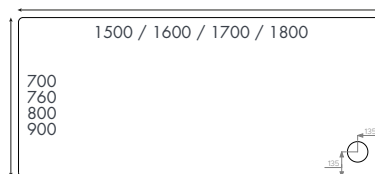

10 Years on Standard Shower Trays

10 Years on Anti Slip Shower Trays

Shower Trays

Rectangular Shower Trays

Rectangle flat to floor

Standard + Anti Slip Trays

Finish – White
 Material – 45mm acrylic capped stone resin shower tray
 Waste – 90mm fast flow waste also available
 Compatibility – Fully compatible with the Instinct shower enclosure ranges
 Components – Available with leg and panel set to raise off the floor
 Safety – Anti slip rated to Class C standard