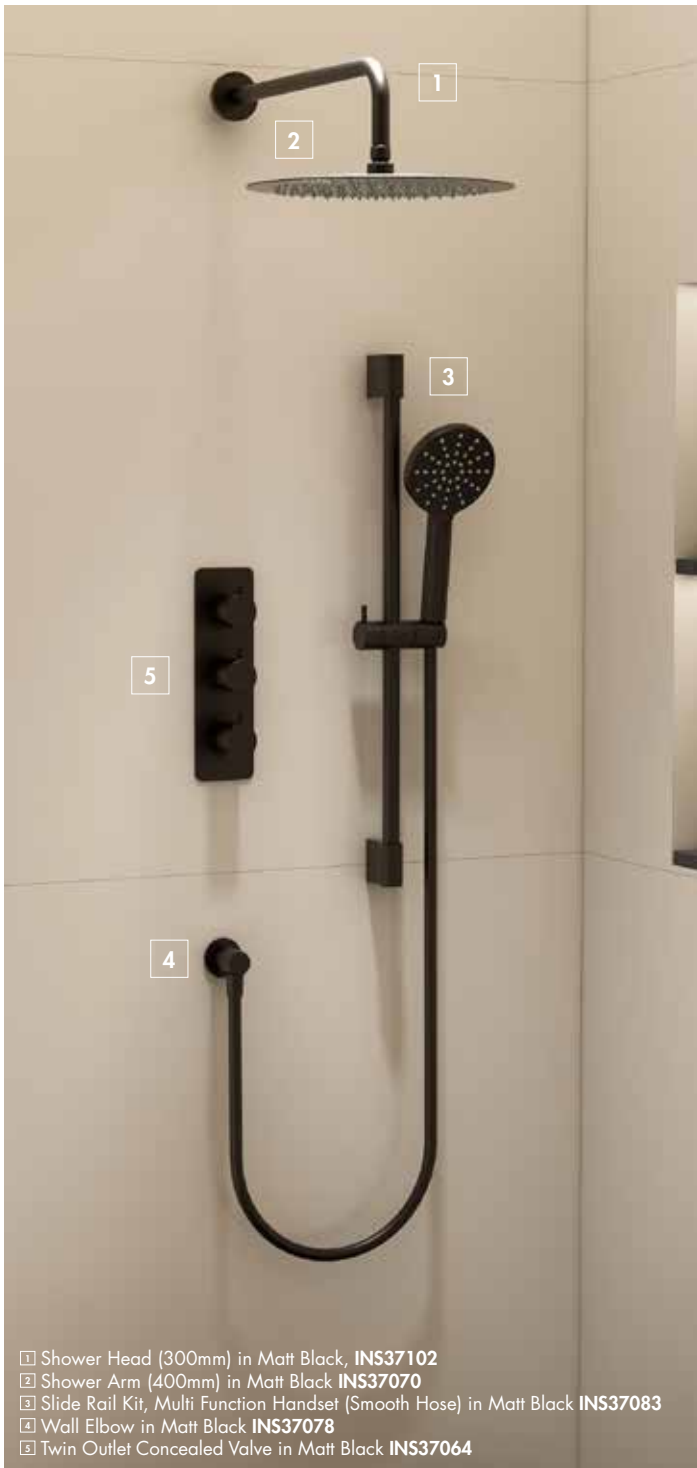

Create Your Own Shower

Guarantees

10 Years on Concealed Showers

5 Years on Valve Working Parts

1 Year on Shower Kit Components