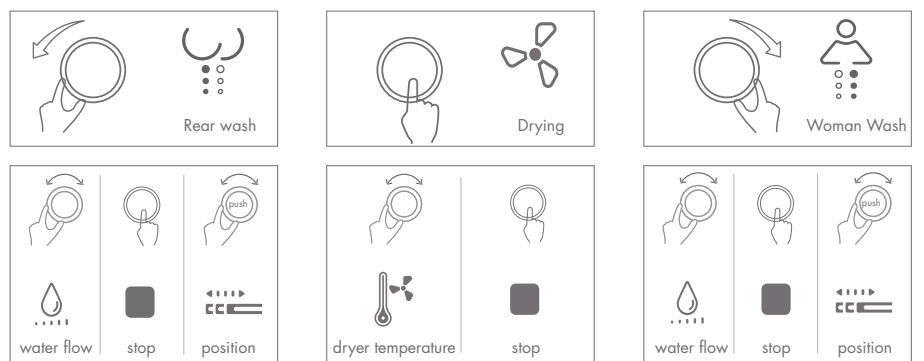

Details Make The Design

Delicate feel, light guide with comfortable operation. Micromesh texture with intuitive touch. Many features with one control.