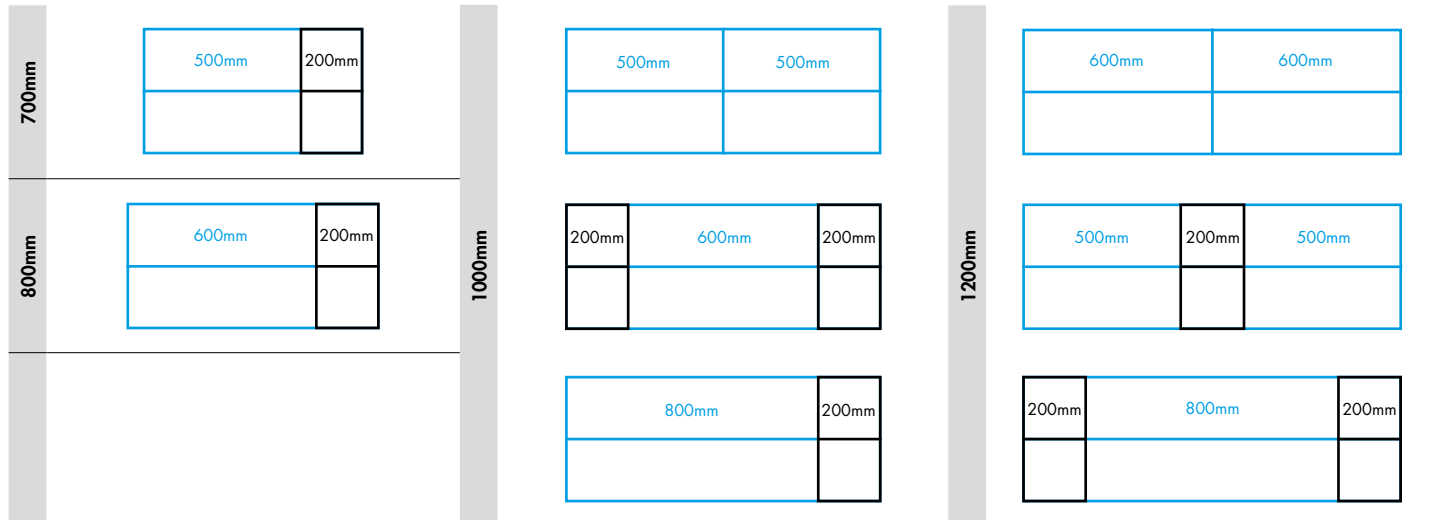

1 Espada 800mm Wall Mounted Two Drawer Basin Unit in Midnight Grey, page 22
2 Espada Standard Height Rimless Back To Wall Pan, page 87 3 Keros Rectangle 460mm Countertop Basin, page 119
4 Nuance Dual Flush Plate in Brushed Brass, page 126 5 Espada 200mm Wall Mounted Open Storage