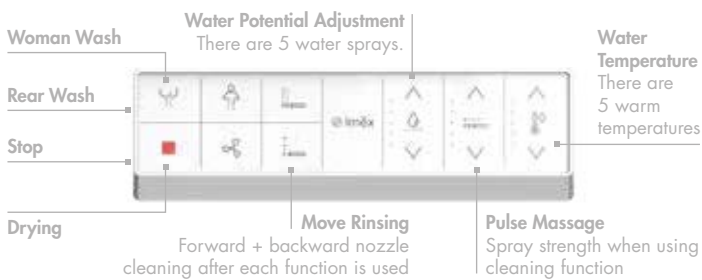

Intelligent Toilet Control

Remote Control

Simple and clean design with functional operation at a glance. Modern and ergonomic design make the controller more comfortable to use + operate.