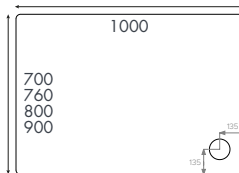

Standard + Anti Slip Trays

Finish – White
Material – 45mm acrylic capped stone resin shower tray
Waste – 90mm fast flow waste also available
Compatibility – Fully compatible with the Instinct shower enclosure ranges
Components – Available with leg and panel set to raise off the floor
Safety – Anti slip rated to Class C standard

Low Profile Standard Trays		
H970100	900 x 700mm	£209.00
H976100	900 x 760mm	£235.00
H980100	900 x 800mm	£271.00
H1070100	1000 x 700mm	£280.00
H1076100	1000 x 760mm	£280.00
H1080100	1000 x 800mm	£301.00
H1090100	1000 x 900mm	£318.00
H1176100	1100 x 760mm	£315.00
H1180100	1100 x 800mm	£320.00
H1190100	1100 x 900mm	£314.00
H1270100	1200 x 700mm	£292.00
H1276100	1200 x 760mm	£286.00
H1280100	1200 x 800mm	£268.00
H1290100	1200 x 900mm	£311.00
H1380100	1300 x 800mm	£401.00
H1470100	1400 x 700mm	£431.00
H1480100	1400 x 800mm	£446.00
H1490100	1400 x 900mm	£478.00
H1570100	1500 x 700mm	£496.00
H1576100	1500 x 760mm	£496.00
H1580100	1500 x 800mm	£496.00
H1590100	1500 x 900mm	£496.00
H1670100	1600 x 700mm	£528.00
H1676100	1600 x 760mm	£528.00
H1680100	1600 x 800mm	£528.00
H1690100	1600 x 900mm	£528.00
H1770100	1700 x 700mm	£545.00
H1776100	1700 x 760mm	£545.00
H1780100	1700 x 800mm	£560.00
H1790100	1700 x 900mm	£579.00
H1880100	1800 x 800mm	£659.00

Low Profile Anti Slip Trays		
ASH970100	900 x 700mm	£264.00
ASH976100	900 x 760mm	£294.00
ASH980100	900 x 800mm	£339.00
ASH1070100	1000 x 700mm	£350.00
ASH1076100	1000 x 760mm	£350.00
ASH1080100	1000 x 800mm	£376.00
ASH1090100	1000 x 900mm	£397.00
ASH1176100	1100 x 760mm	£399.00
ASH1180100	1100 x 800mm	£399.00
ASH1190100	1100 x 900mm	£399.00
ASH1270100	1200 x 700mm	£372.00
ASH1276100	1200 x 760mm	£357.00
ASH1280100	1200 x 800mm	£335.00
ASH1290100	1200 x 900mm	£389.00
ASH1380100	1300 x 800mm	£497.00
ASH1470100	1400 x 700mm	£533.00
ASH1480100	1400 x 800mm	£539.00
ASH1490100	1400 x 900mm	£555.00
ASH1570100	1500 x 700mm	£605.00
ASH1576100	1500 x 760mm	£605.00
ASH1580100	1500 x 800mm	£616.00
ASH1590100	1500 x 900mm	£626.00
ASH1670100	1600 x 700mm	£641.00
ASH1676100	1600 x 760mm	£657.00
ASH1680100	1600 x 800mm	£667.00
ASH1690100	1600 x 900mm	£665.00
ASH1770100	1700 x 700mm	£684.00
ASH1776100	1700 x 760mm	£698.00
ASH1780100	1700 x 800mm	£705.00
ASH1790100	1700 x 900mm	£718.00
ASH1880100	1800 x 800mm	£770.00