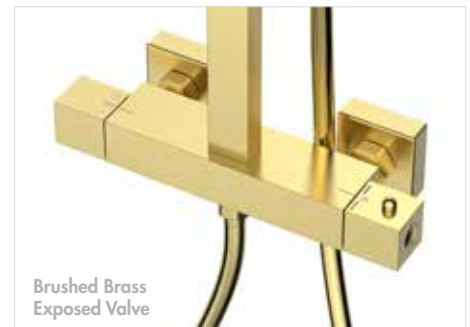

Brushed Brass
Exposed Valve