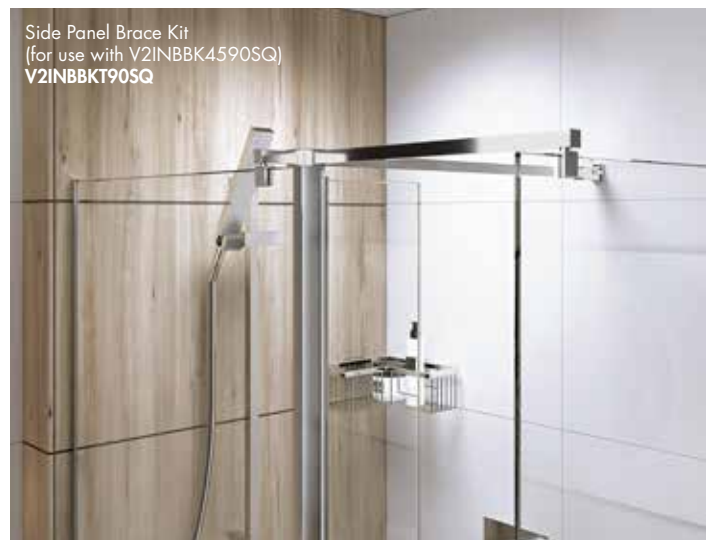

Instinct 8 + 10 Wetroom Panels

Bracing Bars