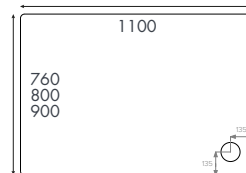

Standard + Anti Slip Trays

Finish – White
Material – 45mm acrylic capped stone resin shower tray
Waste – 90mm fast flow waste also available
Compatibility – Fully compatible with the Instinct shower enclosure ranges
Components – Available with leg and panel set to raise off the floor
Safety – Anti slip rated to Class C standard

Low Profile Standard Trays		
H970100	900 x 700mm	£209.00
H976100	900 x 760mm	£235.00
H980100	900 x 800mm	£271.00
H1070100	1000 x 700mm	£280.00
H1076100	1000 x 760mm	£280.00
H1080100	1000 x 800mm	£301.00
H1090100	1000 x 900mm	£318.00
H1176100	1100 x 760mm	£315.00
H1180100	1100 x 800mm	£320.00
H1190100	1100 x 900mm	£314.00
H1270100	1200 x 700mm	£292.00
H1276100	1200 x 760mm	£286.00
H1280100	1200 x 800mm	£268.00
H1290100	1200 x 900mm	£311.00
H1380100	1300 x 800mm	£401.00
H1470100	1400 x 700mm	£431.00
H1480100	1400 x 800mm	£446.00
H1490100	1400 x 900mm	£478.00
H1570100	1500 x 700mm	£496.00
H1576100	1500 x 760mm	£496.00
H1580100	1500 x 800mm	£496.00
H1590100	1500 x 900mm	£496.00
H1670100	1600 x 700mm	£528.00
H1676100	1600 x 760mm	£528.00
H1680100	1600 x 800mm	£528.00
H1690100	1600 x 900mm	£528.00
H1770100	1700 x 700mm	£545.00
H1776100	1700 x 760mm	£545.00
H1780100	1700 x 800mm	£560.00
H1790100	1700 x 900mm	£579.00
H1880100	1800 x 800mm	£659.00

Low Profile Anti Slip Trays		
ASH970100	900 x 700mm	£264.00
ASH976100	900 x 760mm	£294.00
ASH980100	900 x 800mm	£339.00
ASH1070100	1000 x 700mm	£350.00
ASH1076100	1000 x 760mm	£350.00
ASH1080100	1000 x 800mm	£376.00
ASH1090100	1000 x 900mm	£397.00
ASH1176100	1100 x 760mm	£399.00
ASH1180100	1100 x 800mm	£399.00
ASH1190100	1100 x 900mm	£399.00
ASH1270100	1200 x 700mm	£372.00
ASH1276100	1200 x 760mm	£357.00
ASH1280100	1200 x 800mm	£335.00
ASH1290100	1200 x 900mm	£389.00
ASH1380100	1300 x 800mm	£497.00
ASH1470100	1400 x 700mm	£533.00
ASH1480100	1400 x 800mm	£539.00
ASH1490100	1400 x 900mm	£555.00
ASH1570100	1500 x 700mm	£605.00
ASH1576100	1500 x 760mm	£605.00
ASH1580100	1500 x 800mm	£616.00
ASH1590100	1500 x 900mm	£626.00
ASH1670100	1600 x 700mm	£641.00
ASH1676100	1600 x 760mm	£657.00
ASH1680100	1600 x 800mm	£667.00
ASH1690100	1600 x 900mm	£665.00
ASH1770100	1700 x 700mm	£684.00
ASH1776100	1700 x 760mm	£698.00
ASH1780100	1700 x 800mm	£705.00
ASH1790100	1700 x 900mm	£718.00
ASH1880100	1800 x 800mm	£770.00