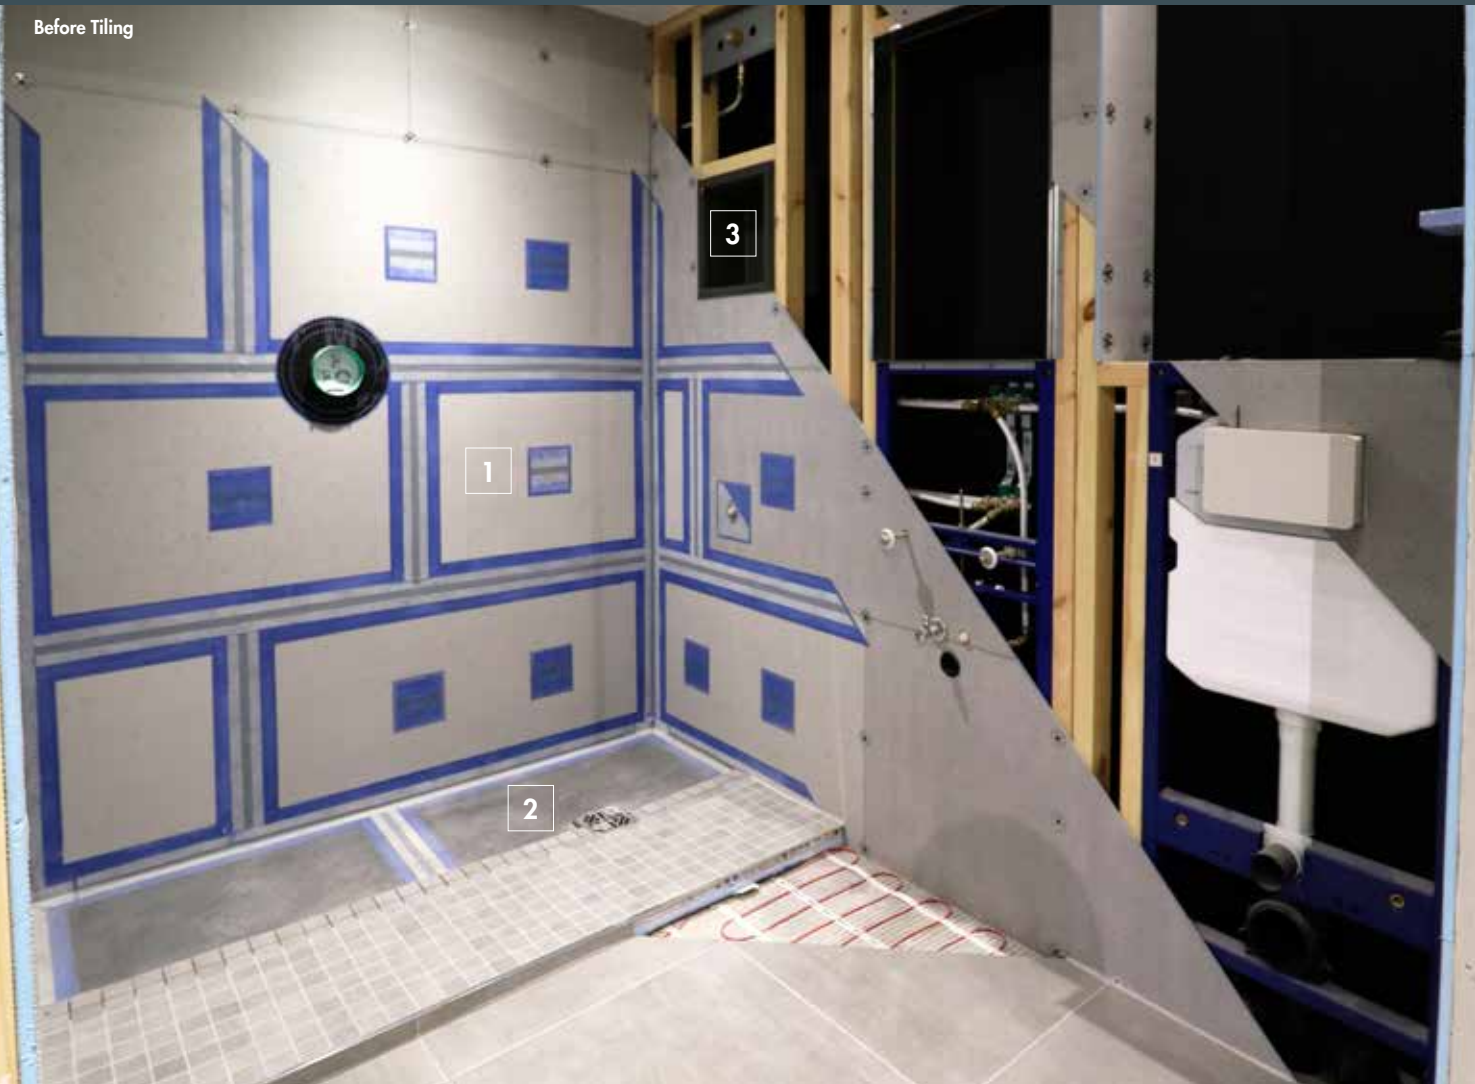

3 Design waterproof recessed shower storage

Designed for pre-wall installation to make excellent use of space otherwise lost. Manufactured from the same high grade material used to produce our waterproofing building product range, our selection of recessed storage is fully waterproof and ready for installation.

Before Tiling