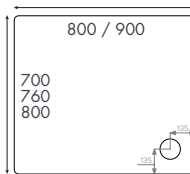

Standard + Anti Slip Trays

Finish – White
Material – 45mm acrylic capped stone resin shower tray
Waste – 90mm fast flow waste also available
Compatibility – Fully compatible with the Instinct shower enclosure ranges
Components – Available with leg and panel set to raise off the floor
Safety – Anti slip rated to Class C standard

Low Profile Standard Trays		
H970100	900 x 700mm	£209.00
H976100	900 x 760mm	£235.00
H980100	900 x 800mm	£271.00
H1070100	1000 x 700mm	£280.00
H1076100	1000 x 760mm	£280.00
H1080100	1000 x 800mm	£301.00
H1090100	1000 x 900mm	£318.00
H1176100	1100 x 760mm	£315.00
H1180100	1100 x 800mm	£320.00
H1190100	1100 x 900mm	£314.00
H1270100	1200 x 700mm	£292.00
H1276100	1200 x 760mm	£286.00
H1280100	1200 x 800mm	£268.00
H1290100	1200 x 900mm	£311.00
H1380100	1300 x 800mm	£401.00
H1470100	1400 x 700mm	£431.00
H1480100	1400 x 800mm	£446.00
H1490100	1400 x 900mm	£478.00
H1570100	1500 x 700mm	£496.00
H1576100	1500 x 760mm	£496.00
H1580100	1500 x 800mm	£496.00
H1590100	1500 x 900mm	£496.00
H1670100	1600 x 700mm	£528.00
H1676100	1600 x 760mm	£528.00
H1680100	1600 x 800mm	£528.00
H1690100	1600 x 900mm	£528.00
H1770100	1700 x 700mm	£545.00
H1776100	1700 x 760mm	£545.00
H1780100	1700 x 800mm	£560.00
H1790100	1700 x 900mm	£579.00
H1880100	1800 x 800mm	£659.00

Low Profile Anti Slip Trays		
ASH970100	900 x 700mm	£264.00
ASH976100	900 x 760mm	£294.00
ASH980100	900 x 800mm	£339.00
ASH1070100	1000 x 700mm	£350.00
ASH1076100	1000 x 760mm	£350.00
ASH1080100	1000 x 800mm	£376.00
ASH1090100	1000 x 900mm	£397.00
ASH1176100	1100 x 760mm	£399.00
ASH1180100	1100 x 800mm	£399.00
ASH1190100	1100 x 900mm	£399.00
ASH1270100	1200 x 700mm	£372.00
ASH1276100	1200 x 760mm	£357.00
ASH1280100	1200 x 800mm	£335.00
ASH1290100	1200 x 900mm	£389.00
ASH1380100	1300 x 800mm	£497.00
ASH1470100	1400 x 700mm	£533.00
ASH1480100	1400 x 800mm	£539.00
ASH1490100	1400 x 900mm	£555.00
ASH1570100	1500 x 700mm	£605.00
ASH1576100	1500 x 760mm	£605.00
ASH1580100	1500 x 800mm	£616.00
ASH1590100	1500 x 900mm	£626.00
ASH1670100	1600 x 700mm	£641.00
ASH1676100	1600 x 760mm	£657.00
ASH1680100	1600 x 800mm	£667.00
ASH1690100	1600 x 900mm	£665.00
ASH1770100	1700 x 700mm	£684.00
ASH1776100	1700 x 760mm	£698.00
ASH1780100	1700 x 800mm	£705.00
ASH1790100	1700 x 900mm	£718.00
ASH1880100	1800 x 800mm	£770.00