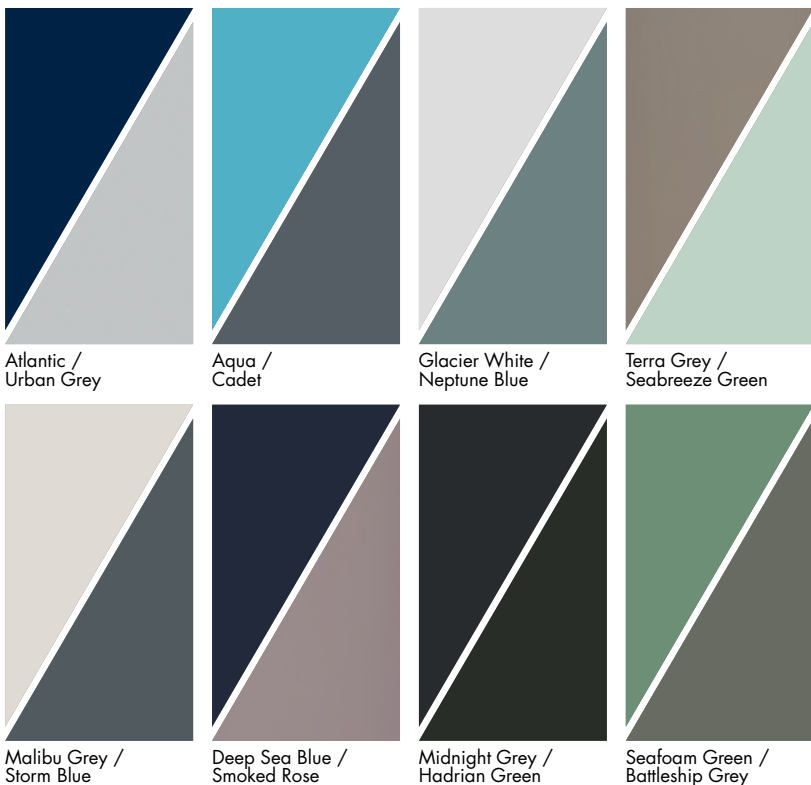

Midnight Grey, Alloy Collection

Atlantic / Urban Grey

Aqua / Cadet

Glacier White / Neptune Blue

Terra Grey / Seabreeze Green

Malibu Grey / Storm Blue

Deep Sea Blue / Smoked Rose

Midnight Grey / Hadrian Green

Seafoam Green / Battleship Grey

Visit

www.wetwall.co.uk
to view the full range and order samples.