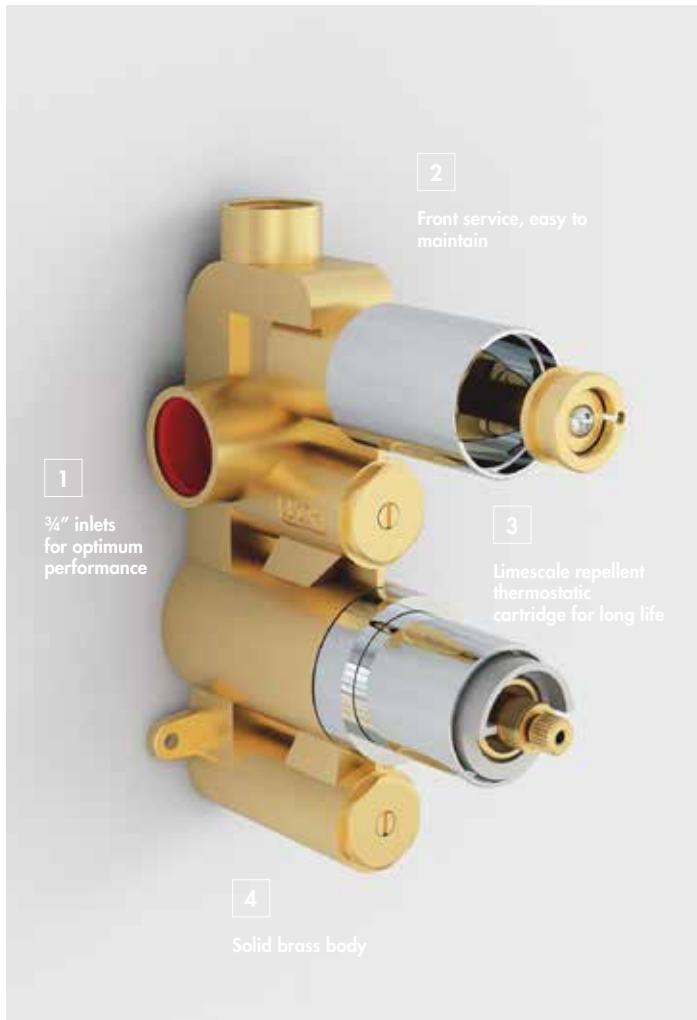

INS37005 Chrome (Two Handle) £284.00

INS37006 Chrome (Three Handle) £310.00

A

Two Handle
INS37004

B

Two Handle
INS37005

B

Three Handle
INS37006